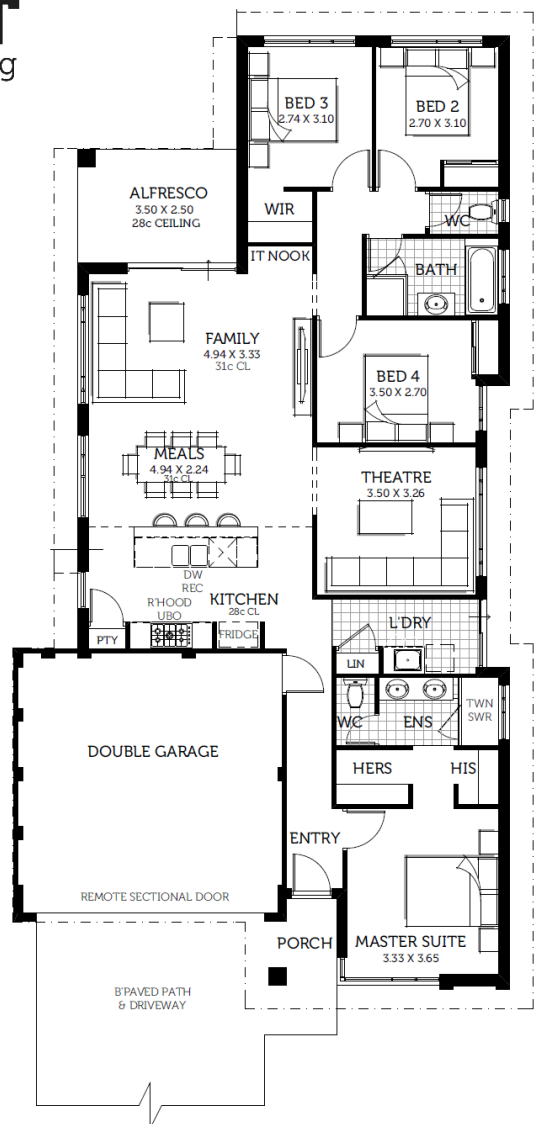

*T&C's apply. Images are for illustration purposes only. Prices are subject to change when site works and any other costs are taken into consideration. The H&L package advertised is not owned by Terranovis. Terranovis works closely with the Builder/Seller and can organize the purchase of the build as part of the advertised house and land package. Alternatively, the client is able to purchase the land directly from the Developer or Agent. Whilst the relevant property was available for sale at the time the Developer approved the advertisement for publication, neither the Builder nor the Developer and/or Land Seller can guarantee the relevant property will still be available at the time of enquiry.